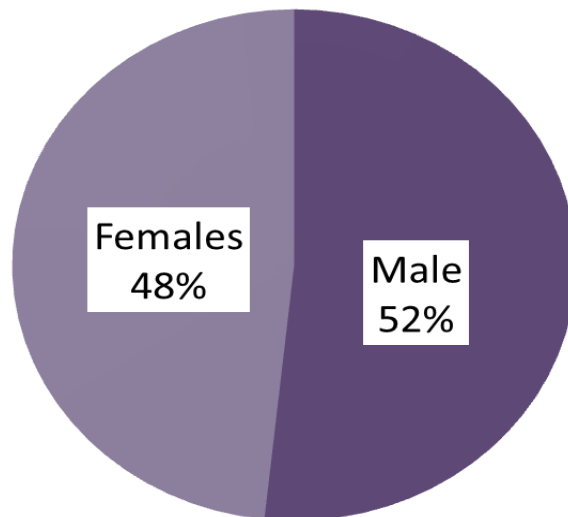

2019 DOST 7 DATABASE

EMPLOYMENT STATUS OF DOST 7 EMPLOYEES

SDD OF MALE, FEMALE EMPLOYEES

Employment Generated - Clients

■ 1 ■ 2

NO. OF CLIENTS TRAINED IN TECHNOLOGY TRAINING

NO. OF CLIENTS SERVED IN S & T AND INFORMATION SERVICES