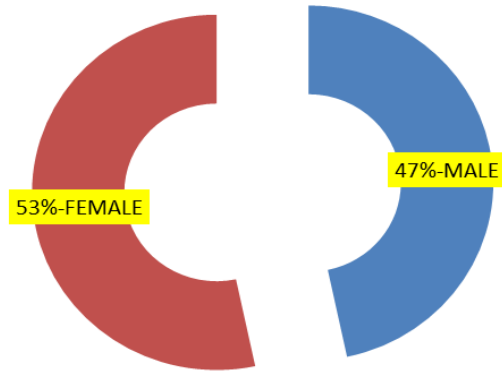

NO. OF CLIENTS SERVED IN S & T AND INFORMATION SERVICES

■ 1 ■ 2