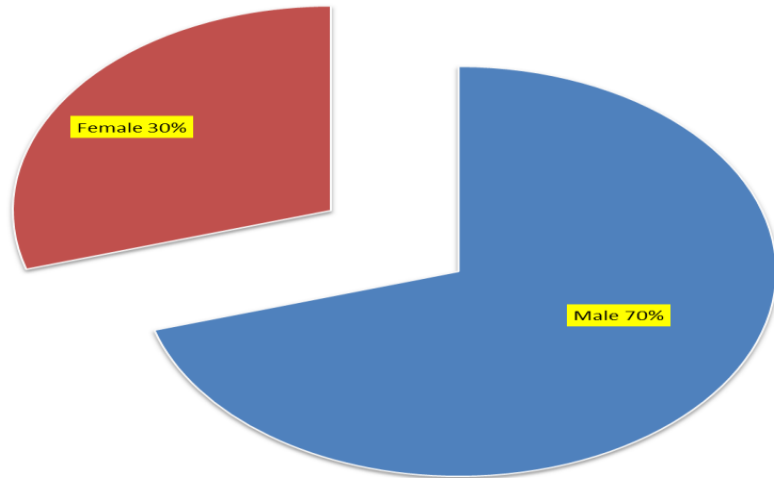

2019 DOST 7 DATABASE

EMPLOYMENT STATUS OF DOST 7 EMPLOYEES

SDD OF MALE, FEMALE EMPLOYEES

Employment Generated - Clients

■ 1 ■ 2

NO. OF CLIENTS TRAINED IN TECHNOLOGY TRAINING

NO. OF CLIENTS SERVED IN S & T AND INFORMATION SERVICES