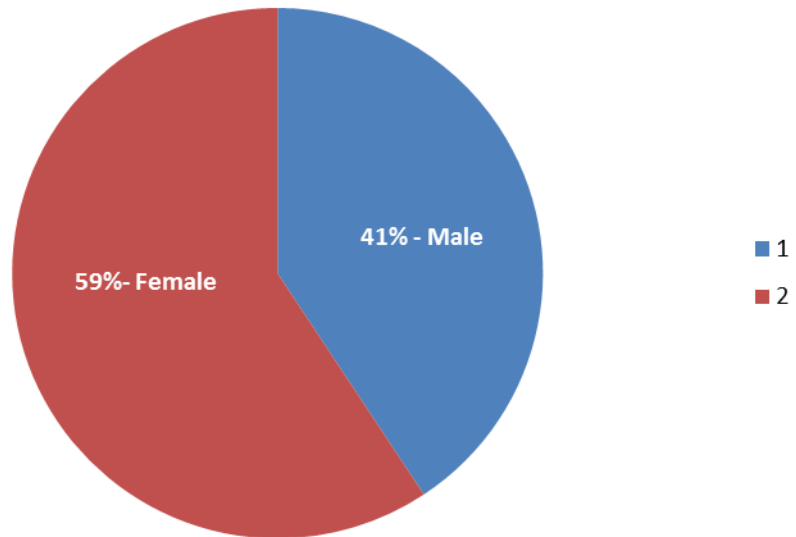

2019 DOST 7 DATABASE

EMPLOYMENT STATUS OF DOST 7 EMPLOYEES

SDD OF MALE, FEMALE EMPLOYEES

Employment Generated - Clients

■ 1 ■ 2

NO. OF CLIENTS TRAINED IN TECHNOLOGY TRAINING

NO. OF CLIENTS SERVED IN S & T AND INFORMATION SERVICES

■ 1 ■ 2

2019 No. of Scholars in DOST 7