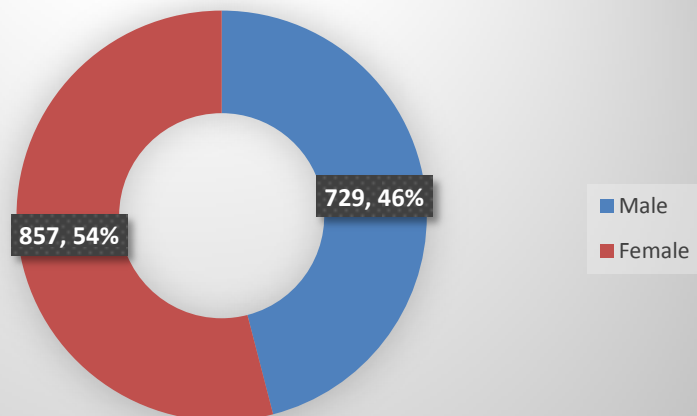

DOST 7 SEX-DISAGGREGATED DATA
As of June 2020

SDD of Employees

SDD of Clients

Technology Clinics/ Investor's Fora

SETUP Assisted Firms

No. of Ongoing Scholars

Total No. of Library Users/IS Clients/STARBOOKS Users