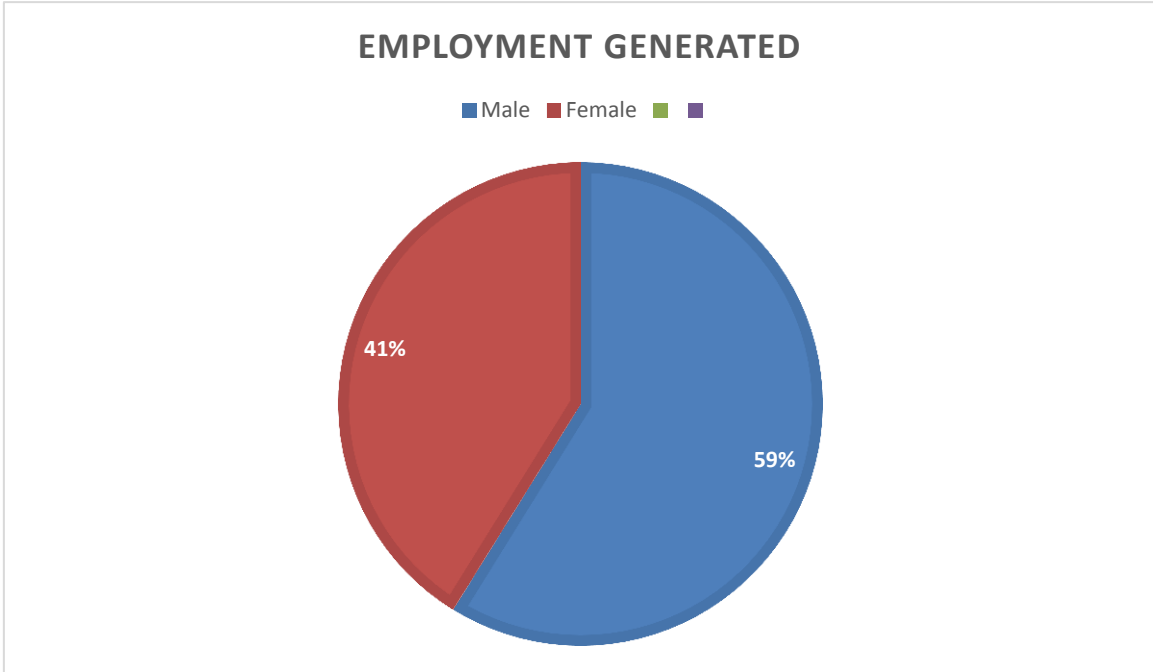

DOST 7 SEX-DISAGGREGATED DATA
As of June 2020

SDD of Employees

SDD of Clients

Technology Clinics/ Investor's Fora

SETUP Assisted Firms

No. of Ongoing Scholars

Total No. of Library Users/IS Clients/STARBOOKS Users